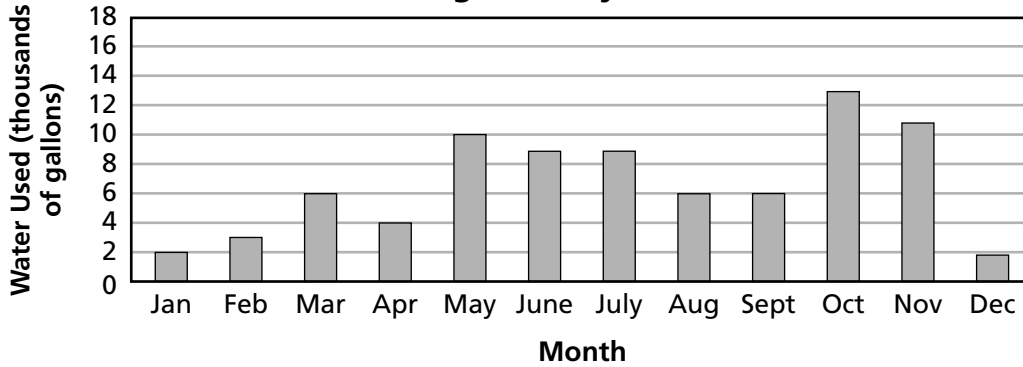

Labsheet 3ACE Exercise 11

.....
Data Distributions

Water Use 2002–2005

Water Usage January–September 2005

Water Usage January–December 2004

Water Usage January–December 2003

Water Usage January–December 2002