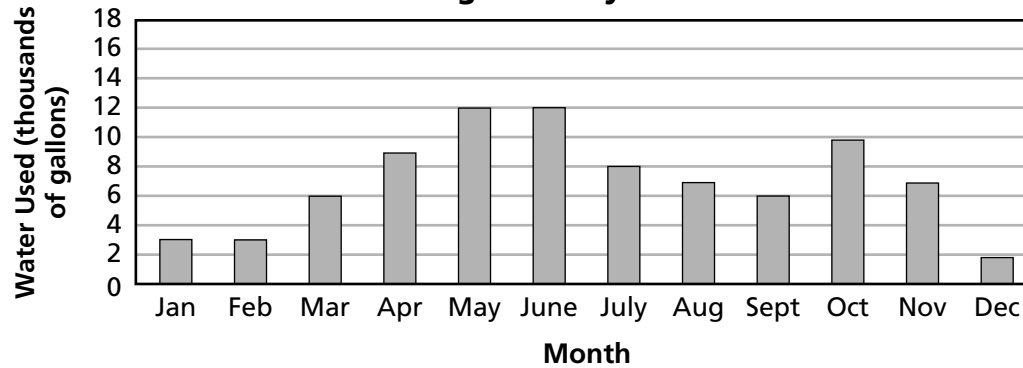

Labsheet 3ACE Exercise 11

.....
Data Distributions

Water Use 2002–2005

Water Usage January–September 2005

Water Usage January–December 2004

Water Usage January–December 2003

Water Usage January–December 2002