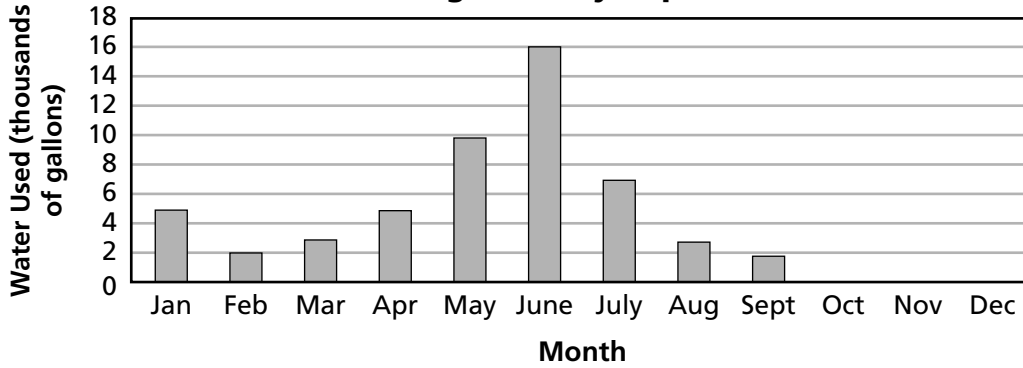

Labsheet 3ACE Exercise 11

.....
Data Distributions

Water Use 2002–2005

Water Usage January–September 2005

Water Usage January–December 2004

Water Usage January–December 2003

Water Usage January–December 2002